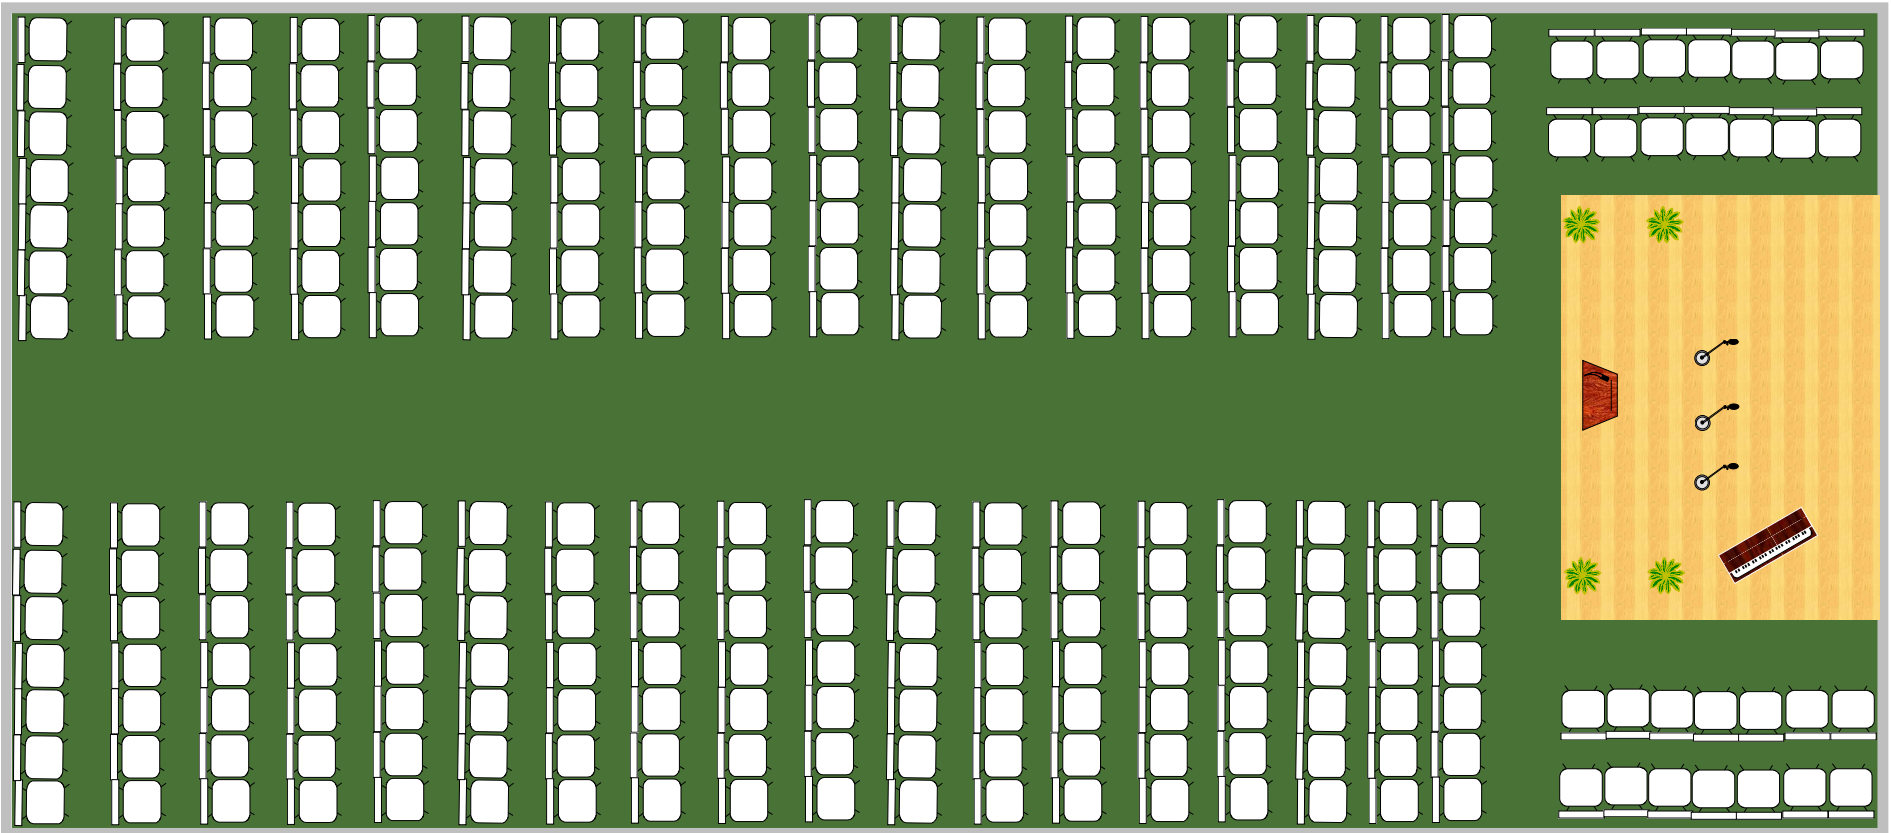

30' X 70' auditorium seating floor plan

266 Seating capacity with 12' x 16' stage shown

350 maximum seating capacity without stage